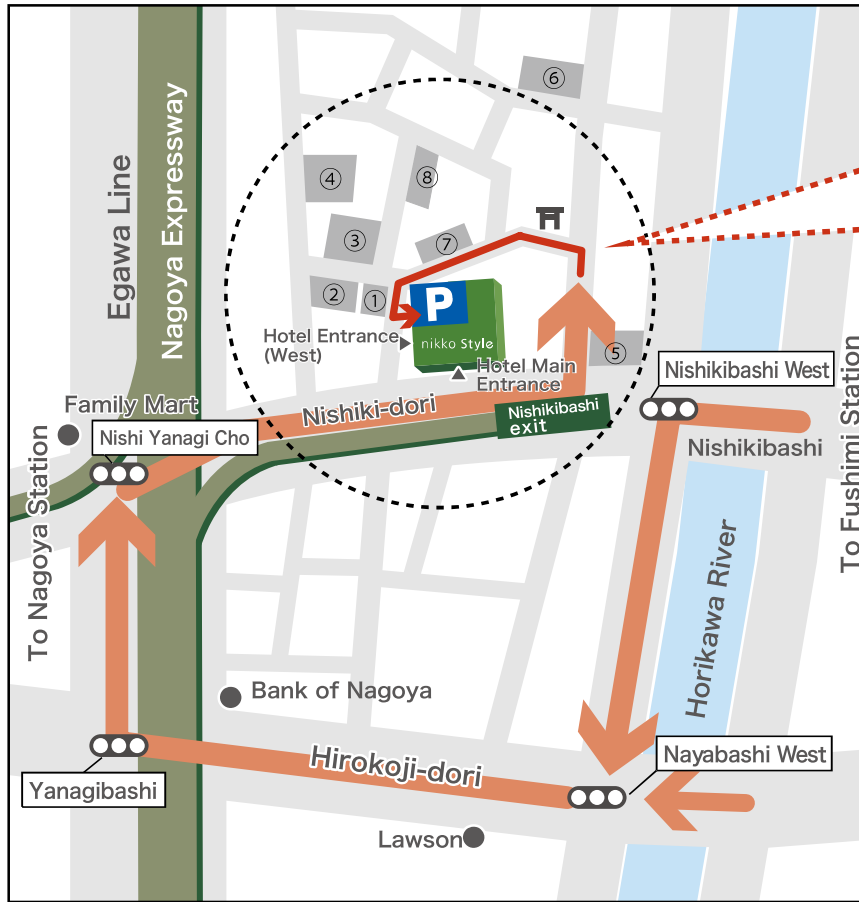

Information for the guest coming from SAKAE · FUSHIMI (for Orange arrow)

【Information on nearby parking lots】

An enlarged view of the surrounding area ▼

- ① Meitetsu Kyosho Parking Nishikibashi Nishi No. 2 (6 spaces)
 - ② MS Meieki 5-chome No. 2 Parking (12 spaces)
 - ③ Meitetsu Kyosho Parking Nishikibashi 4 (16 spaces)
 - ④ Syscon Park Meieki 5-chome (23 spaces)
 - ⑤ Paraca Meieki Station No. 4 (10 spaces)
 - ⑥ Times Meieki 5-chome (4 spaces)
 - ⑦ Mitsui no Repark Meieki 5-chome No. 2 (5 spaces)
 - ⑧ Mitsui no Repark Meieki 5-chome No. 3 (5 spaces)
- ※ Please contact the parking lot concerned for information on fees.

Nikko Style NAGOYA Surrounding PARKINGLOT

※ The parking lots (①, ②, ③, ④, ⑤, ⑥, ⑦, ⑧) are not affiliated with Nikko Style Nagoya in any way. Please contact the parking lot concerned for information on fees, etc. Additionally, the fee structure is as of Dec 5, 2024. It may have changed. Please be aware of this.