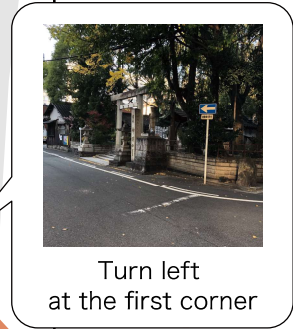

Information for the guest coming from SAKAE · FUSHIMI (for Orange arrow)

【Information on nearby parking lots】

An enlarged view of the surrounding area ▼

- ① Meitetsu Kyosho Parking Nishikibashi Nishi No. 2 (6 spaces)
 - ② MS Meieki 5-chome No. 2 Parking (12 spaces)
 - ③ Meitetsu Kyosho Parking Nishikibashi 4 (16 spaces)
 - ④ Syscon Park Meieki 5-chome (23 spaces)
 - ⑤ Paraca Meieki Station No. 4 (10 spaces)
 - ⑥ Times Meieki 5-chome (4 spaces)
 - ⑦ Mitsui no Repark Meieki 5-chome No. 2 (5 spaces)
 - ⑧ Mitsui no Repark Meieki 5-chome No. 3 (5 spaces)
- ※ Please contact the parking lot concerned for information on fees.