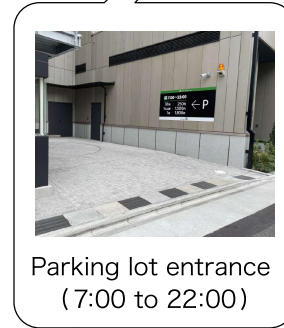

Information for the guest coming from SAKAE · FUSHIMI (for Orange arrow)

【Information on nearby parking lots】

An enlarged view of the surrounding area ▼

- ① Meitetsu Kyosho Parking Nishikibashi Nishi No. 2 (6 spaces)
 - ② MS Meieki 5-chome No. 2 Parking (12 spaces)
 - ③ Meitetsu Kyosho Parking Nishikibashi 4 (16 spaces)
 - ④ Syscon Park Meieki 5-chome (23 spaces)
 - ⑤ Paraca Meieki Station No. 4 (10 spaces)
 - ⑥ Times Meieki 5-chome (4 spaces)
 - ⑦ Mitsui no Repark Meieki 5-chome No. 2 (5 spaces)
 - ⑧ Mitsui no Repark Meieki 5-chome No. 3 (5 spaces)
- ※ Please contact the parking lot concerned for information on fees.

Nikko Style NAGOYA Surrounding PARKINGLOT

※ The parking lots (①, ②, ③, ④, ⑤, ⑥, ⑦, ⑧) are not affiliated with Nikko Style Nagoya in any way. Please contact the parking lot concerned for information on fees, etc. Additionally, the fee structure is as of Dec 5, 2024. It may have changed. Please be aware of this.