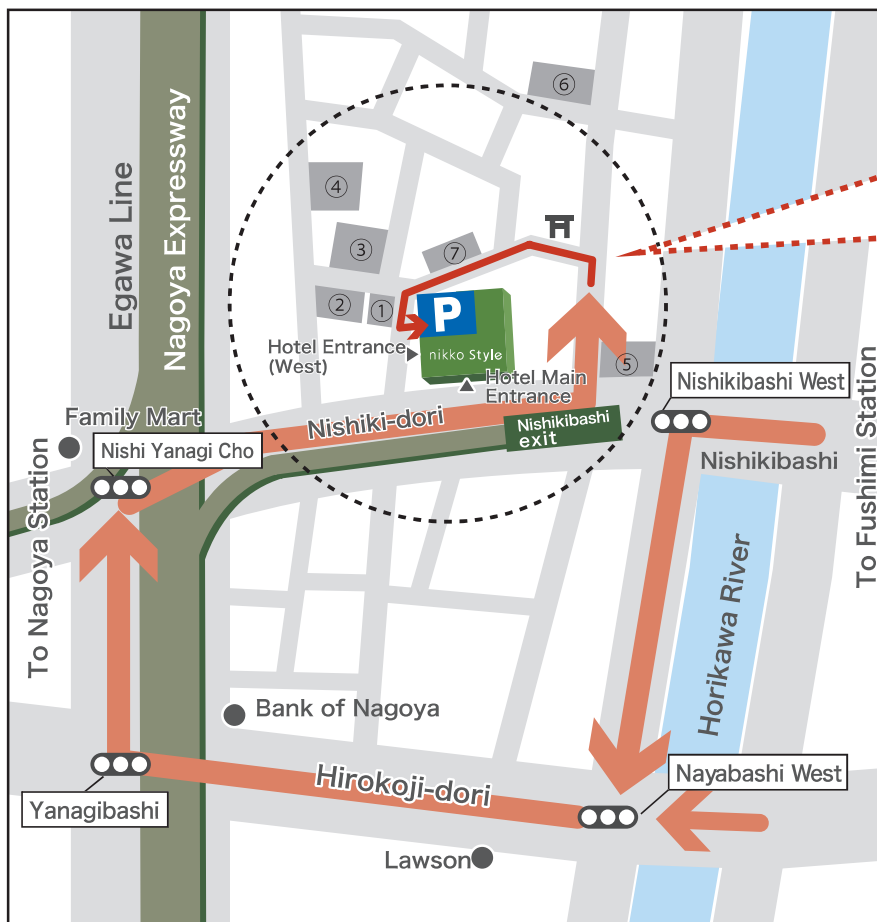

➔ Information for the guest coming from SAKAE · FUSHIMI (for Orange arrow)

【Information on nearby parking lots】

An enlarged view of the surrounding area ▼

Turn left at the stop sign

Turn left at the first corner

Parking lot entrance (7:00 to 22:00)

Hotel Main Entrance

Go straight ahead for 50m on the road in front of the hotel, then turn left at the road JUST BEFORE the traffic light.

- ① Meitetsu Kyosho Parking Nishikibashi Nishi No. 2 (6 spaces)
 - ② MS Meieki 5-chome No. 2 Parking (12 spaces)
 - ③ Meitetsu Kyosho Parking Nishikibashi 4 (16 spaces)
 - ④ Syscon Park Meieki 5-chome (23 spaces)
 - ⑤ Paraca Meieki Station No. 4 (10 spaces)
 - ⑥ Times Meieki 5-chome (4 spaces)
 - ⑦ Mitsui no Repark Meieki 5-chome No. 2 (5 spaces)
- ※ Please contact the parking lot concerned for information on fees.